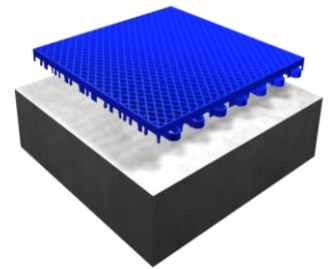

Reference: PISO0006