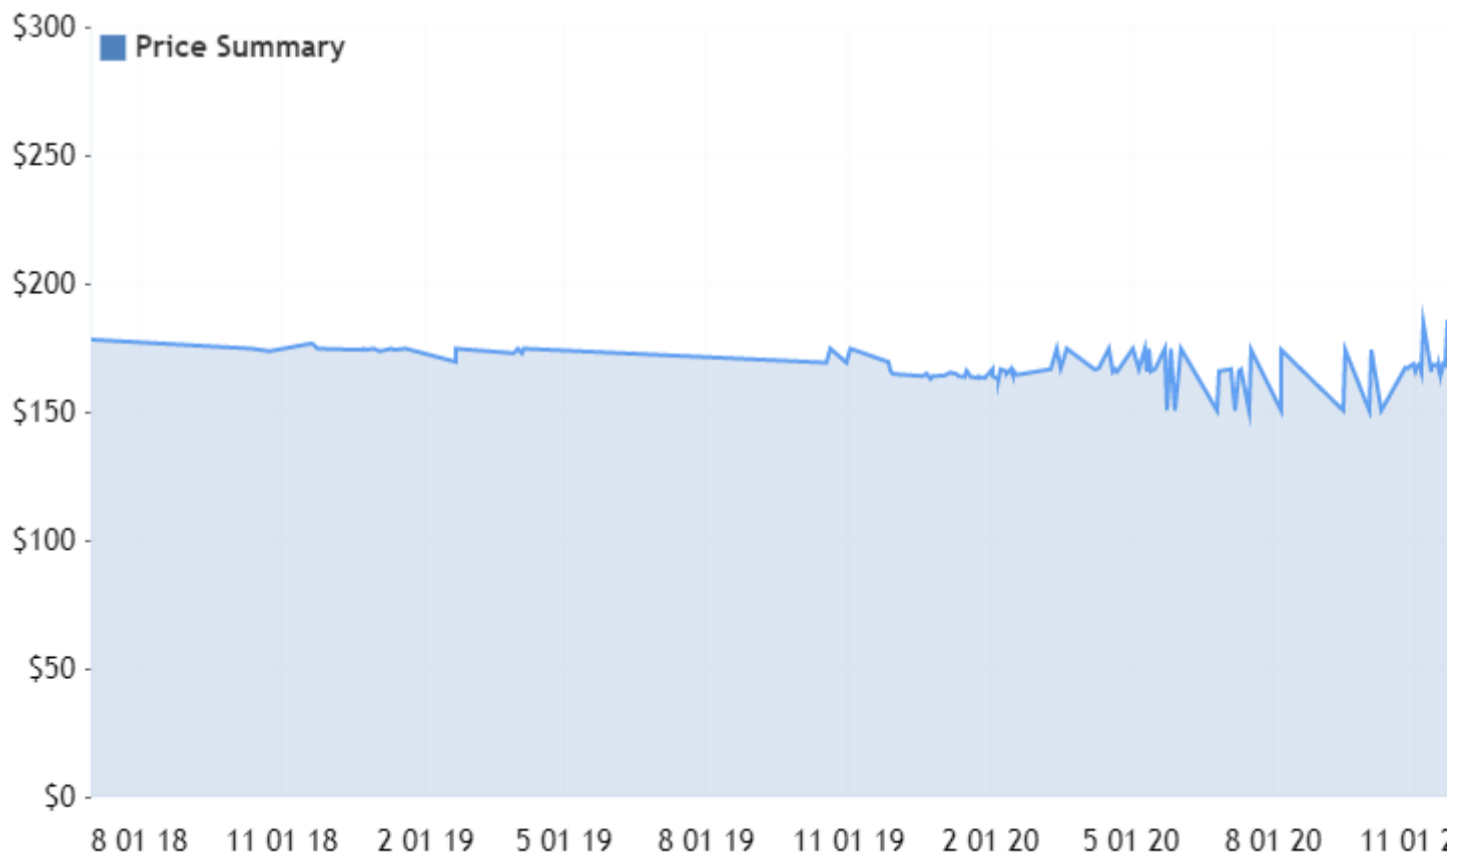

Pricing History