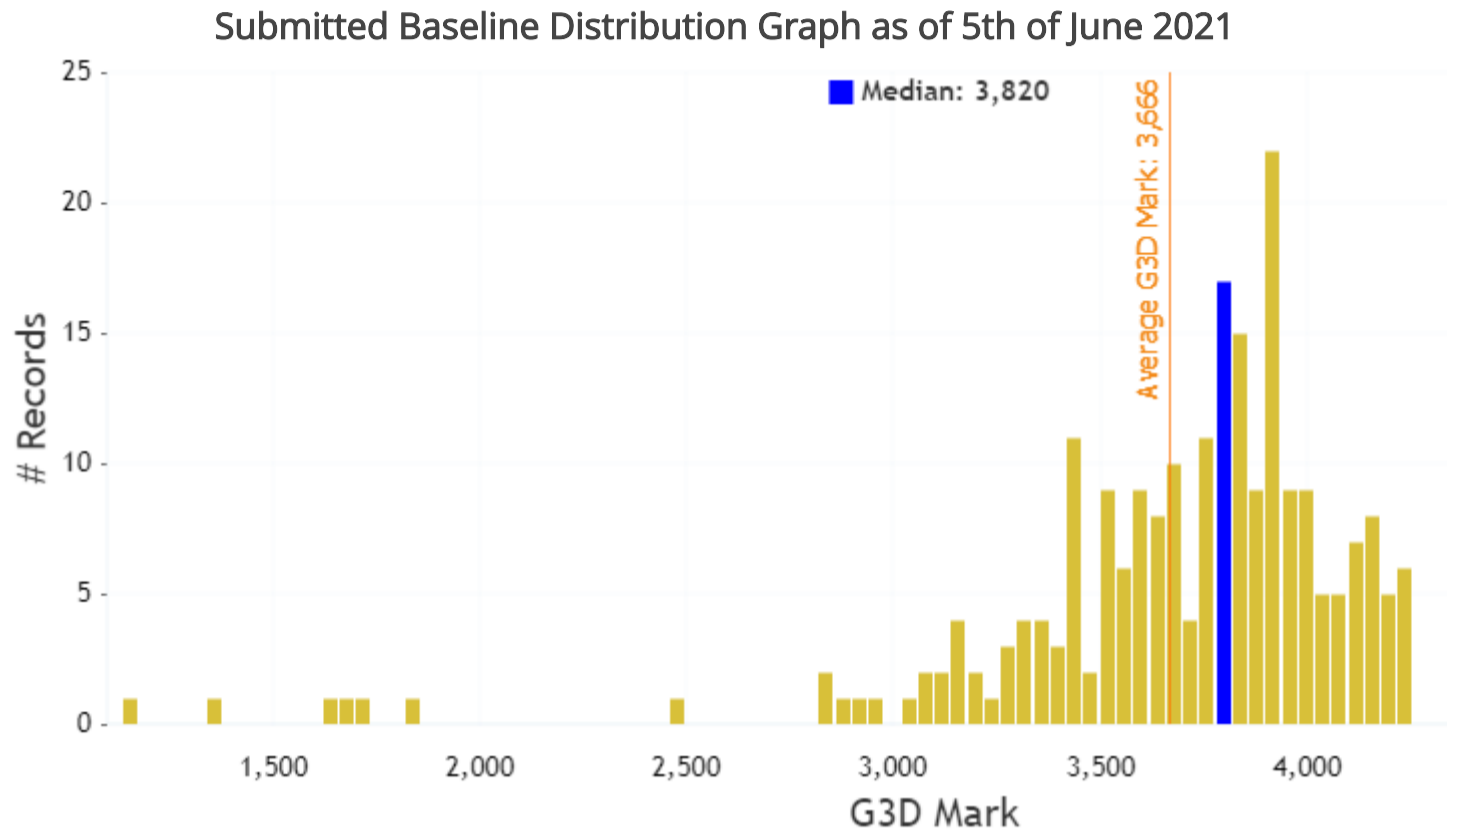

From submitted results to PerformanceTest V10 as of 14th of June 2021.

G3D Mark Distribution for Quadro P620